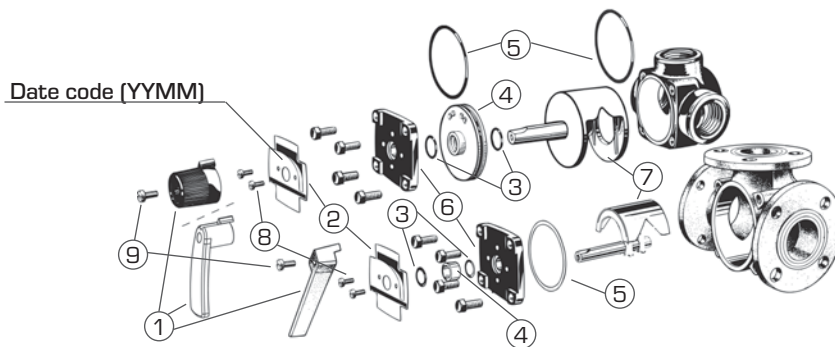

Pos. Applies to Art.No.	Applies to Valve type	from (YYMM)	1 Handle knob/Lever	1 - 9 Interior complete	3 - 5 Jointing set
1105 01 00 1105 02 00 1105 03 00 1105 04 00	3G20 - 40	9606	9808 01 20	1700 08 00	1700 03 00
1105 06 00	3G50	9701	9808 01 20	1700 11 00	1700 03 00
1110 01 00 1110 02 00	3F20 - 25	9606	9808 01 20	1700 08 00	1700 03 00
1110 03 00 1110 04 00	3F32 - 40	9701	9808 01 20	1700 11 00	1700 03 00
1110 06 00 1100 08 00	3F50 - 65	9101	9808 01 20	1700 14 00	1700 03 00
1110 10 00	3F80	9101	9808 01 20	1700 17 00	1700 04 00
1110 12 00	3F100	9101	9808 01 20	1700 18 00	1700 04 00
1110 14 00	3F125	9101	9808 01 20	1700 20 00	1700 04 00
1110 16 00	3F150	9101	9808 01 20	1700 21 00	1700 04 00
1135 17 00 1135 19 00	3H32 - 40		9808 01 20	1700 46 00	1700 03 00