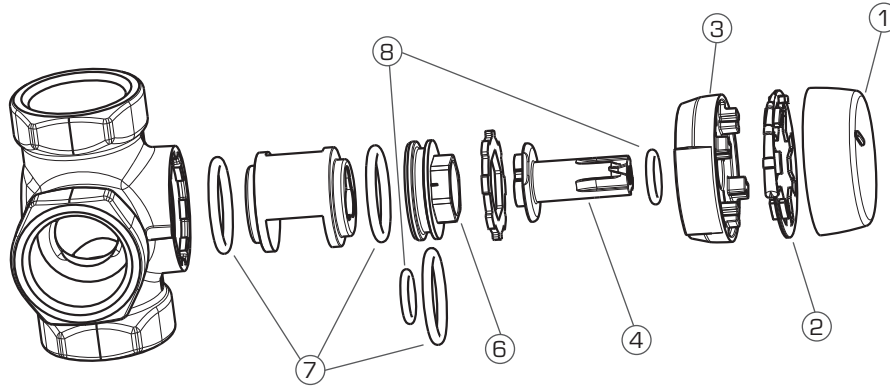

SPARE PARTS

SERIES VRG130, VRG140, VRG230, VRG330 AND VRB140

Pos. Series	Applies to Art.No.	DN	up to (YYMM)	1 - 2 Handle knob/Scale	3 - 4, 6 - 8 Interior complete
VRG130	1160 01 XX - 1160 09 XX, 1160 15 XX - 1160 23 XX 1160 29 XX - 1160 30 XX	15/20		1700 69 40	1700 69 00
	1160 10 XX - 1160 11 XX 1160 24 XX - 1160 25 XX 1160 31 XX	25		1700 69 40	1700 69 10
	1160 12 XX, 1160 26 XX 1160 34 XX - 1160 35 XX	32/40		1700 69 40	1700 69 20
	1160 13 XX - 1160 14 XX 1160 27 XX - 1160 28 XX	40/50		1700 69 40	1700 69 30
	1160 36 XX - 1160 37 XX	50		1700 69 40	1700 69 50
VRG140	1164 01 XX - 1164 03 XX 1164 08 XX - 1164 10 XX	15/20		1700 69 40	1700 69 00
	1164 04 XX, 1164 11 XX	25		1700 69 40	1700 69 10
	1164 05 XX, 1164 12 XX 1164 15 XX - 1164 16 XX	32/40		1700 69 40	1700 69 20
	1164 06 XX - 1164 07 XX 1164 13 XX - 1164 14 XX	40/50		1700 69 40	1700 69 30
	1164 17 XX - 1164 18 XX	50		1700 69 40	1700 69 50
VRG230	1162 01 XX, 1162 06 XX, 1162 11 XX - 1162 12 XX	20		1700 69 40	1700 69 00
	1162 02 XX, 1162 07 XX, 1162 13 XX	25		1700 69 40	1700 69 10
	1162 03 XX, 1162 08 XX 1162 14 XX - 1162 15 XX	32/40		1700 69 40	1700 69 20
	1162 04 XX - 1162 05 XX 1162 09 XX - 1162 10 XX	40/50		1700 69 40	1700 69 30
	1162 16 XX - 1162 17 XX	50		1700 69 40	1700 69 50
VRG330	1170 01 XX, 1170 06 XX	20		1700 69 40	1700 69 00
	1170 02 XX, 1170 07 XX	25		1700 69 40	1700 69 10
	1170 03 XX, 1170 08 XX 1170 11 XX - 1170 12 XX	32/40		1700 69 40	1700 69 20
	1170 04 XX - 1170 05 XX 1170 09 XX - 1170 10 XX	40/50		1700 69 40	1700 69 30
	1170 13 XX - 1170 14 XX	50		1700 69 40	1700 69 50
VRB140	1166 01 XX - 1166 02 XX 1166 08 XX - 1166 09 XX 1166 15 XX - 1166 16 XX	15/20		1700 69 40	1700 69 00
	1166 04 XX, 1166 11 XX, 1166 17 XX	25		1700 69 40	1700 69 10
	1166 05 XX, 1166 12 XX 1166 20 XX - 1166 21 XX	32/40		1700 69 40	1700 69 20
	1166 06 XX - 1166 07 XX 1166 13 XX - 1166 14 XX	40/50		1700 69 40	1700 69 30
	1166 22 XX - 1166 23 XX	50		1700 69 40	1700 69 50