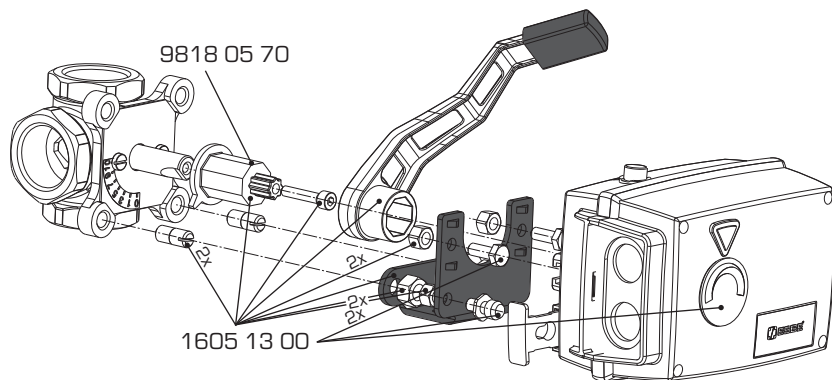

SPARE PARTS SERIES 90

SERIES 90

Art.No.	Reference	Designation	Note
1605 33 00	VRG801	Adaptor kit ESBE valves series VRG, VRB	
1605 13 00	900	Adaptor kit ESBE valves series MG, G, F, BIV, T, TM, H, HG	
9818 05 70	MTS900	Shaft coupling series 90	

SPARE PARTS SERIES KTD100

SERIES KTD100

Art.No.	Reference	Designation	For adapter	Note
3655 35 00	KTD901	ESBE KTD901 Gasket kit DN15, 4pcs/ kit.	G 1" → 3/4"	
3655 36 00	KTD901	ESBE KTD901 Gasket kit DN20, 4pcs/ kit	G 1 1/4" → G 1"	
3655 37 00	KTD901	ESBE KTD901 Gasket kit DN25, 4pcs/ kit	G 1 1/2" → G 1 1/4"	
3655 38 00	KTD901	ESBE KTD901 Gasket kit DN32, 4pcs/ kit	G 2" → G 1 1/2"	
3655 39 00	KTD901	ESBE KTD901 Gasket kit DN40, 4pcs/ kit	G 2 1/4" → G 2"