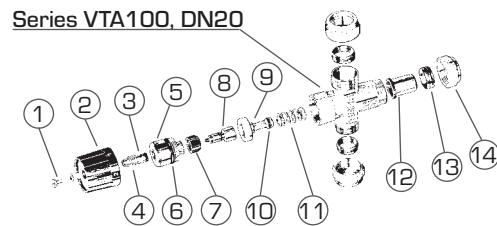

SPARE PARTS

SERIES VZA, VZB

SERIES VZA, VZB

Art.No.	Reference	Designation	Note
4605 01 00	ALZ801	ESBE Cable ALZ801 fixed version IP40, 3-wire	1)
4605 02 00	ALZ801	ESBE Cable ALZ801 fixed version IP40, 6-wire for use with Auxiliary switch	1)
4605 03 00	ALZ801	ESBE Cable ALZ801 loose version IP20, 3-wire	1)
4605 04 00	ALZ801	ESBE Cable ALZ801 loose version IP20, 6-wire for use with Auxiliary switch	1)
4700 01 00	VZA900	ESBE VZA900 Interior complete	
4705 02 00	ALZ960	ESBE Actuator ALZ960 2-point 230V IP40	
4705 03 00	ALZ950	ESBE Actuator ALZ950 2-point 230V IP40 with Auxiliary switch	
4705 04 00	ALZ960	ESBE Actuator ALZ960 2-point 230V IP20	
4705 05 00	ALZ950	ESBE Actuator ALZ950 2-point 230V IP20 with Auxiliary switch	

Note 1) Compatible with article numbers 4302 XX XX and 4304 XX XX (not 4300 XX XX).

SPARE PARTS

SERIES VTA100

Pos. Applies to Art.No.	DN, Temp. range	up to (YYMM)	2 Handle knob	14 Compression nut	13 Compression ring	12 Check valve *	1 - 11 Exchange kit
401 410	15, 38 - 65°C		9808 01 80	9816 17 70	9816 17 90	3650 01 00	3705 17 00
401L 410L (411)	15, 20 - 40°C		9808 01 80	9816 17 70	9816 17 90	3650 01 00	—
403, 404, 405, 414, 417, 418 (402, 406, 409)	20, 38 - 65°C		9808 01 50	9816 17 80	9816 18 00	3650 04 00	3705 16 00
403L 404L	20, 20 - 40°C		9808 01 50	9816 17 80	9816 18 00	3650 04 00	—

* Applies to models with compression fittings on the cold water inlet

SERIES VTA100

Art.No.	Reference	Designation	Note
3650 01 00	VCA100	Check valve 15	
3650 04 00	VCA100	Check valve 20	
3705 16 00	VTA921	Exchange kit VTA921, DN 20, 38 - 65°C	
3705 17 00	VTA921	Exchange kit VTA921, DN 15, 38 - 65°C	
9808 01 50	VTA922	Handle knob DN20	
9808 01 80	VTA922	Handle knob DN15	
9816 17 70	KCA802	Compression nut CPF15	
9816 17 80	KCA802	Compression nut CPF22	
9816 17 90	KCA803	Compression ring CPF15	
9816 18 00	KCA803	Compression ring CPF22