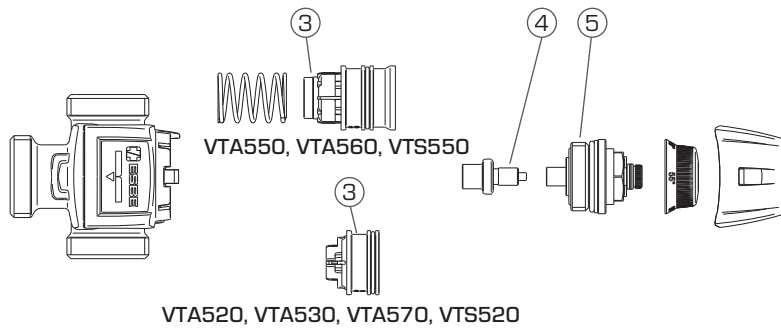

SPARE PARTS

SERIES VTA500, VTS500

SERIES VTA520

Art.No.	Reference	Pos	Designation	Note
3710 01 00	VTA925	3 - 5	Exchange kit VTA925, series VTA520, 20 - 43°C	
3710 02 00	VTA925	3 - 5	Exchange kit VTA925, series VTA520, 45 - 65°C	
3710 03 00	VTA925	3 - 5	Exchange kit VTA925, series VTA520, 50 - 75°C	

SERIES VTA550

Art.No.	Reference	Pos	Designation	Note
3710 04 00	VTA955	3 - 5	Exchange kit VTA955, series VTA550, 20 - 43°C	
3710 05 00	VTA955	3 - 5	Exchange kit VTA955, series VTA550, 45 - 65°C	
3710 06 00	VTA955	3 - 5	Exchange kit VTA955, series VTA550, 50 - 75°C	

SERIES VTA530

Art.No.	Reference	Pos	Designation	Note
3710 07 00	VTA935	3 - 5	Exchange kit VTA935, series VTA530, 45 - 65°C	
3710 08 00	VTA935	3 - 5	Exchange kit VTA935, series VTA530, 35 - 50°C	

SERIES VTA560

Art.No.	Reference	Pos	Designation	Note
3710 09 00	VTA965	3 - 5	Exchange kit VTA965, series VTA560, 45 - 65°C	
3710 10 00	VTA965	3 - 5	Exchange kit VTA965, series VTA560, 35 - 50°C	

SERIES VTA570

Art.No.	Reference	Pos	Designation	Note
3710 11 00	VTA975	3 - 5	Exchange kit VTA975, series VTA570, 10 - 30°C	
3710 12 00	VTA975	3 - 5	Exchange kit VTA975, series VTA570, 20 - 43°C	
3710 13 00	VTA975	3 - 5	Exchange kit VTA975, series VTA570, 45 - 65°C	

SERIES VTS520

Art.No.	Reference	Pos	Designation	Note
3712 01 00	VTS925	3 - 5	Exchange kit VTS925, series VTS520, 45 - 65°C	
3712 02 00	VTS925	3 - 5	Exchange kit VTS925, series VTS520, 50 - 75°C	

SERIES VTS550

Art.No.	Reference	Pos	Designation	Note
3712 03 00	VTS955	3 - 5	Exchange kit VTS955, series VTS550, 45 - 65°C	
3712 04 00	VTS955	3 - 5	Exchange kit VTS955, series VTS550, 50 - 75°C