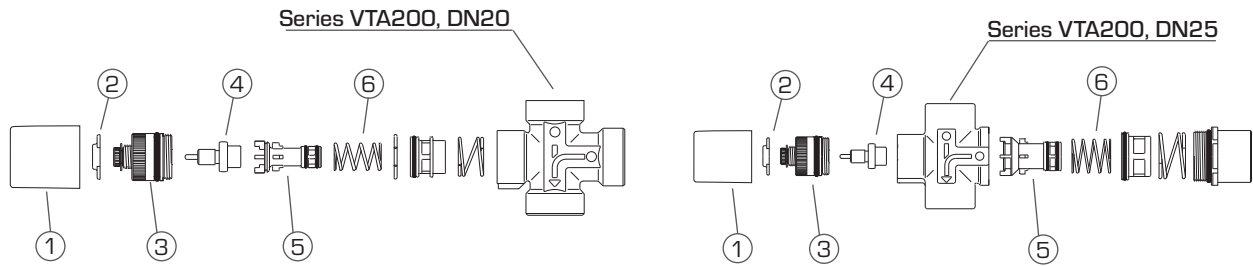

SPARE PARTS

SERIES VTA200

Pos. Applies to Art.No.	DN, Temp. range	up to (YYMM)	Check valve*	1 - 6 Exchange kit
470 - 475	20, 38 - 65°C		3650 04 00	3705 04 00
470L - 475L	20, 20 - 40°C		3650 04 00	3705 08 00
3130 01 00, 3130 12 00	25, 38 - 65°C		3650 05 00	3705 10 00
3130 07 00	25, 20 - 40°C		3650 05 00	3705 14 00
3130 08 00	25, 10 - 30°C		3650 05 00	3705 15 00

* Applies to models with compression fittings on the cold water inlet

SERIES VTA200

Art.No.	Reference	Designation	Note
3650 04 00	VCA100	Check valve 20	
3650 05 00	VCA100	Check valve 28	
3705 04 00	VTA922	Exchange kit VTA922, DN 20 - 25, Kv 1.6, 38 - 65°C	
3705 08 00	VTA922	Exchange kit VTA922, DN 20 - 25, Kv 1.6, 20 - 40°C	
3705 09 00	VTA922	Exchange kit VTA922, DN 20 - 25, Kv 1.6, 10 - 30°C	
3705 10 00	VTA922	Exchange kit VTA922, DN 25 - 28, Kv 3.0, 38 - 65°C	
3705 14 00	VTA922	Exchange kit VTA922, DN 25 - 28, Kv 3.0, 20 - 40°C	
3705 15 00	VTA922	Exchange kit VTA922, DN 25 - 28, Kv 3.0, 10 - 30°C	
3705 20 00	VTA922	Exchange kit VTA922, DN 20, 30 - 70°C	
3705 21 00	VTA972	Exchange kit VTA972, DN 20, 20 - 40°C