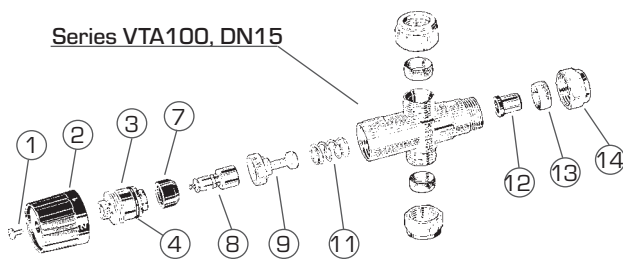

SPARE PARTS

SERIES VZA, VZB

SERIES VZA, VZB

Art.No.	Reference	Designation	Note
4605 01 00	ALZ801	ESBE Cable ALZ801 fixed version IP40, 3-wire	1)
4605 02 00	ALZ801	ESBE Cable ALZ801 fixed version IP40, 6-wire for use with Auxiliary switch	1)
4605 03 00	ALZ801	ESBE Cable ALZ801 loose version IP20, 3-wire	1)
4605 04 00	ALZ801	ESBE Cable ALZ801 loose version IP20, 6-wire for use with Auxiliary switch	1)
4700 01 00	VZA900	ESBE VZA900 Interior complete	
4705 02 00	ALZ960	ESBE Actuator ALZ960 2-point 230V IP40	
4705 03 00	ALZ950	ESBE Actuator ALZ950 2-point 230V IP40 with Auxiliary switch	
4705 04 00	ALZ960	ESBE Actuator ALZ960 2-point 230V IP20	
4705 05 00	ALZ950	ESBE Actuator ALZ950 2-point 230V IP20 with Auxiliary switch	

Note 1) Compatible with article numbers 4302 XX XX and 4304 XX XX (not 4300 XX XX).

SPARE PARTS

SERIES VTA100

Pos. Applies to Art.No.	DN, Temp. range	up to (YYMM)	2 Handle knob	14 Compression nut	13 Compression ring	12 Check valve *	1 - 11 Exchange kit
401 410	15, 38 - 65°C		9808 01 80	9816 17 70	9816 17 90	3650 01 00	3705 17 00
401L 410L (411)	15, 20 - 40°C		9808 01 80	9816 17 70	9816 17 90	3650 01 00	—
403, 404, 405, 414, 417, 418 (402, 406, 409)	20, 38 - 65°C		9808 01 50	9816 17 80	9816 18 00	3650 04 00	3705 16 00
403L 404L	20, 20 - 40°C		9808 01 50	9816 17 80	9816 18 00	3650 04 00	—

* Applies to models with compression fittings on the cold water inlet

SERIES VTA100

Art.No.	Reference	Designation	Note
3650 01 00	VCA100	Check valve 15	
3650 04 00	VCA100	Check valve 20	
3705 16 00	VTA921	Exchange kit VTA921, DN 20, 38 - 65°C	
3705 17 00	VTA921	Exchange kit VTA921, DN 15, 38 - 65°C	
9808 01 50	VTA922	Handle knob DN20	
9808 01 80	VTA922	Handle knob DN15	
9816 17 70	KCA802	Compression nut CPF15	
9816 17 80	KCA802	Compression nut CPF22	
9816 17 90	KCA803	Compression ring CPF15	
9816 18 00	KCA803	Compression ring CPF22