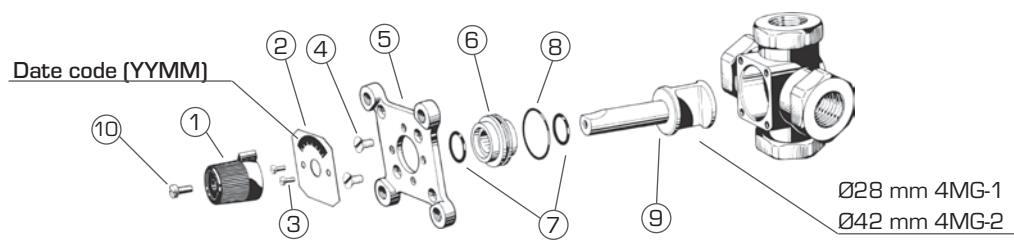

SPARE PARTS

SERIES 4MG, 4HG, 5MG AND TM

Pos. Applies to Art.No.	Applies to Valve type	up to (YYMM)	1 Handle knob/Lever	1 - 10 Interior complete	6 - 8 Jointing set
1100 34 00 1100 36 00 1100 39 00 1100 42 00	4MG15 - 4MG25-8		1700 75 00	1700 38 00	1700 06 00
1100 47 00 1100 49 00	4MG25-12, 4MG32-18		1700 75 00	1700 41 00	1700 06 00
1135 01 00 1135 02 00	4HG25-8, 4HG25-6.3		1700 75 00	1700 37 00	1700 06 00
1135 08 00 1135 11 00	4HG25-10		1700 75 00	1700 42 00	1700 06 00
1130 04 00	TM22	9412	1700 75 00	1700 37 00	1700 06 00
1130 04 00	TM20		1700 75 00	1700 42 00	1700 06 00
1100 52 00 1100 53 00	5MG25-8, 5MG32-18		1700 75 00	—	1700 06 00