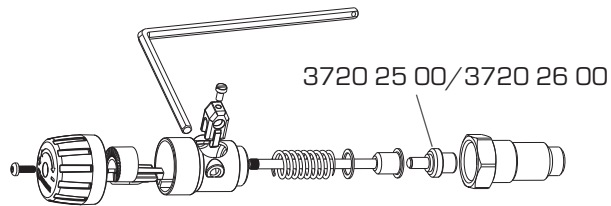

SPARE PARTS SERIES ATA200

SERIES ATA200

Art.No.	Reference	Designation	Note
3720 25 00	ATA902	Thermostat ATA902 35-95°C	
3720 26 00	ATA902	Thermostat ATA902 60-95°C