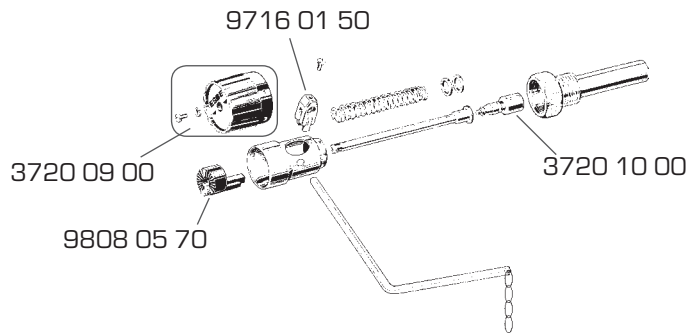

SPARE PARTS SERIES ATA100

SERIES ATA100

Art.No.	Reference	Designation	Note
3720 09 00	ATA901	Handle knob ATA901	
3720 10 00	ATA901	Thermostat 40 - 95°C	
9716 01 50	ATA901	Fork ATA901	
9808 05 70	ATA901	Eccentric ATA901